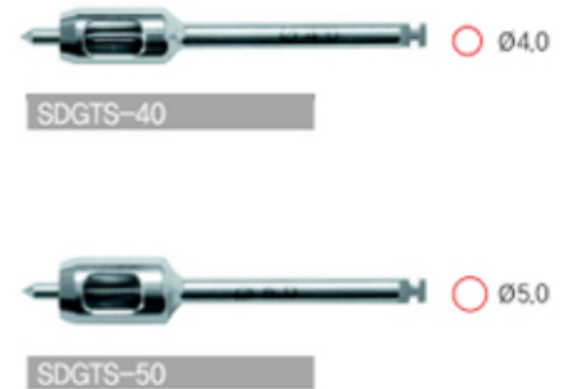

Bone Trimming

Featuring easy-to-store, lost proven and various selection of useful tools

Easy-to-store
Various selection of
useful tools
loss prevention!

Tissue Punch

Guide Punch

Trepine Bur

Saw Disk