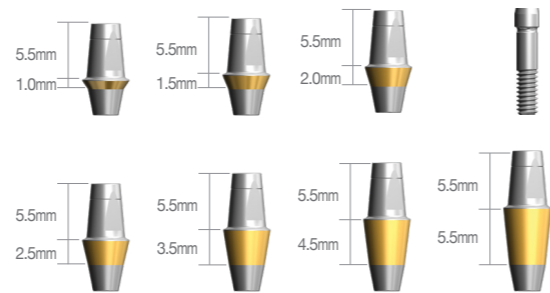

Couple Abutment | Regular / Wide [N-Hex]

DSCA4520NPCTS + DSSFR4510

Abutment Diameter	G/H	P/H	Code No.
Ø4.5	1.0mm	5.5mm	DSCA4510NPCTS
	1.5mm		DSCA4515NPCTS
	2.0mm		DSCA4520NPCTS
	2.5mm		DSCA4525NPCTS
	3.5mm		DSCA4535NPCTS
	4.5mm		DSCA4545NPCTS
	5.5mm		DSCA4555NPCTS

※ Set Code(S) : Abutment + Abutment Screw[DSAS]

Abutment Diameter	G/H	P/H	Code No.
Ø5.5	1.0mm	5.5mm	DSCA5510NPCTS
	1.5mm		DSCA5515NPCTS
	2.0mm		DSCA5520NPCTS
	2.5mm		DSCA5525NPCTS
	3.5mm		DSCA5535NPCTS
	4.5mm		DSCA5545NPCTS
	5.5mm		DSCA5555NPCTS

※ Set Code(S) : Abutment + Abutment Screw[DSAS]

Abutment Diameter	G/H	P/H	Code No.
Ø6.5	1.0mm	5.5mm	DSCA6510NPCTS
	1.5mm		DSCA6515NPCTS
	2.0mm		DSCA6520NPCTS
	2.5mm		DSCA6525NPCTS
	3.5mm		DSCA6535NPCTS
	4.5mm		DSCA6545NPCTS
	5.5mm		DSCA6555NPCTS

※ Set Code(S) : Abutment + Abutment Screw[DSAS]

DSCA5520N7PCTS + DSSFR4510

Abutment Diameter	G/H	P/H	Code No.
Ø4.5	1.0mm	7mm	DSCA4510N7PCTS
	1.5mm		DSCA4515N7PCTS
	2.0mm		DSCA4520N7PCTS
	2.5mm		DSCA4525N7PCTS
	3.5mm		DSCA4535N7PCTS
	4.5mm		DSCA4545N7PCTS
	5.5mm		DSCA4555N7PCTS