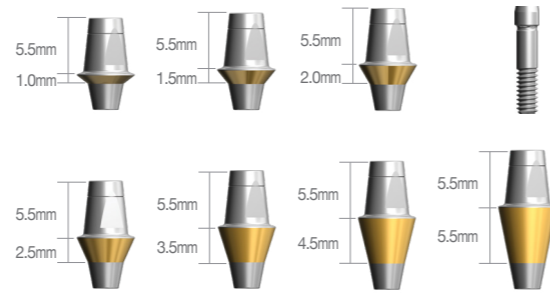

DSCA5520N7PCTS + DSSFR4510

Abutment Diameter	G/H	P/H	Code No.
Ø4.5	1.0mm	7mm	DSCA4510N7PCTS
	1.5mm		DSCA4515N7PCTS
	2.0mm		DSCA4520N7PCTS
	2.5mm		DSCA4525N7PCTS
	3.5mm		DSCA4535N7PCTS
	4.5mm		DSCA4545N7PCTS
	5.5mm		DSCA4555N7PCTS

※ Set Code(S) : Abutment + Abutment Screw[DSAS]

Abutment Diameter	G/H	P/H	Code No.
Ø5.5	1.0mm	7mm	DSCA5510N7PCTS
	1.5mm		DSCA5515N7PCTS
	2.0mm		DSCA5520N7PCTS
	2.5mm		DSCA5525N7PCTS
	3.5mm		DSCA5535N7PCTS
	4.5mm		DSCA5545N7PCTS
	5.5mm		DSCA5555N7PCTS

※ Set Code(S) : Abutment + Abutment Screw[DSAS]

Abutment Diameter	G/H	P/H	Code No.
Ø6.5	1.5mm	7mm	DSCA6515N7PCTS
	2.0mm		DSCA6520N7PCTS
	2.5mm		DSCA6525N7PCTS
	3.5mm		DSCA6535N7PCTS
	4.5mm		DSCA6545N7PCTS
	5.5mm		DSCA6555N7PCTS

※ Set Code(S) : Abutment + Abutment Screw[DSAS]