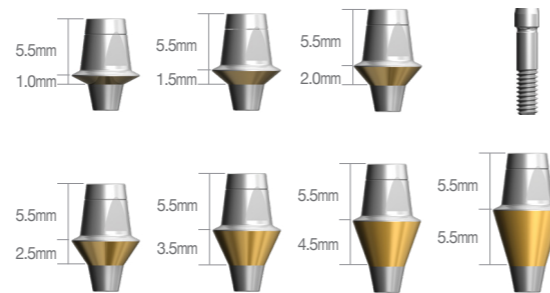

DSCA5520N7PCTS + DSSFR4510

Abutment Diameter	G/H	P/H	Code No.
Ø4.5	1.0mm	7mm	DSCA4510N7PCTS
	1.5mm		DSCA4515N7PCTS
	2.0mm		DSCA4520N7PCTS
	2.5mm		DSCA4525N7PCTS
	3.5mm		DSCA4535N7PCTS
	4.5mm		DSCA4545N7PCTS
	5.5mm		DSCA4555N7PCTS

※ Set Code(S) : Abutment + Abutment Screw[DSAS]

Abutment Diameter	G/H	P/H	Code No.
Ø5.5	1.0mm	7mm	DSCA5510N7PCTS
	1.5mm		DSCA5515N7PCTS
	2.0mm		DSCA5520N7PCTS
	2.5mm		DSCA5525N7PCTS
	3.5mm		DSCA5535N7PCTS
	4.5mm		DSCA5545N7PCTS
	5.5mm		DSCA5555N7PCTS

※ Set Code(S) : Abutment + Abutment Screw[DSAS]

Abutment Diameter	G/H	P/H	Code No.
Ø6.5	1.5mm	7mm	DSCA6515N7PCTS
	2.0mm		DSCA6520N7PCTS
	2.5mm		DSCA6525N7PCTS
	3.5mm		DSCA6535N7PCTS
	4.5mm		DSCA6545N7PCTS
	5.5mm		DSCA6555N7PCTS

※ Set Code(S) : Abutment + Abutment Screw[DSAS]