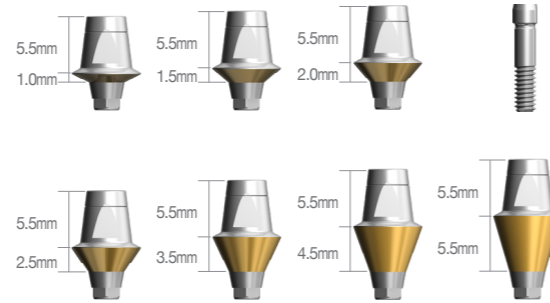

DSCA5520H7PCTS + DSSFR4510

Abutment Diameter	G/H	P/H	Code No.
Ø4.5	1.0mm	7mm	DSCA4510H7PCTS
	1.5mm		DSCA4515H7PCTS
	2.0mm		DSCA4520H7PCTS
	2.5mm		DSCA4525H7PCTS
	3.5mm		DSCA4535H7PCTS
	4.5mm		DSCA4545H7PCTS
	5.5mm		DSCA4555H7PCTS

※ Set Code(S) : Abutment + Abutment Screw[DSAS]

Abutment Diameter	G/H	P/H	Code No.
Ø5.5	1.0mm	7mm	DSCA5510H7PCTS
	1.5mm		DSCA5515H7PCTS
	2.0mm		DSCA5520H7PCTS
	2.5mm		DSCA5525H7PCTS
	3.5mm		DSCA5535H7PCTS
	4.5mm		DSCA5545H7PCTS
	5.5mm		DSCA5555H7PCTS

※ Set Code(S) : Abutment + Abutment Screw[DSAS]

Abutment Diameter	G/H	P/H	Code No.
Ø6.5	1.5mm	7mm	DSCA6515H7PCTS
	2.0mm		DSCA6520H7PCTS
	2.5mm		DSCA6525H7PCTS
	3.5mm		DSCA6535H7PCTS
	4.5mm		DSCA6545H7PCTS
	5.5mm		DSCA6555H7PCTS

※ Set Code(S) : Abutment + Abutment Screw[DSAS]