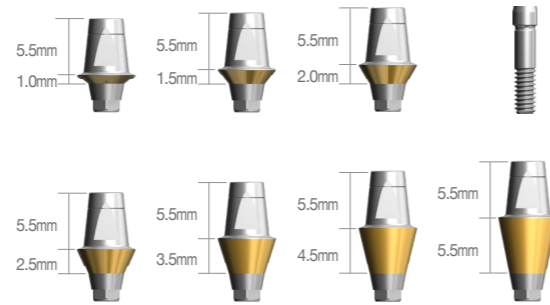

DSCA5520H7PCTS + DSSFR4510

Abutment Diameter	G/H	P/H	Code No.
Ø4.5	1.0mm	7mm	DSCA4510H7PCTS
	1.5mm		DSCA4515H7PCTS
	2.0mm		DSCA4520H7PCTS
	2.5mm		DSCA4525H7PCTS
	3.5mm		DSCA4535H7PCTS
	4.5mm		DSCA4545H7PCTS
	5.5mm		DSCA4555H7PCTS

※ Set Code(S) : Abutment + Abutment Screw[DSAS]

Abutment Diameter	G/H	P/H	Code No.
Ø5.5	1.0mm	7mm	DSCA5510H7PCTS
	1.5mm		DSCA5515H7PCTS
	2.0mm		DSCA5520H7PCTS
	2.5mm		DSCA5525H7PCTS
	3.5mm		DSCA5535H7PCTS
	4.5mm		DSCA5545H7PCTS
	5.5mm		DSCA5555H7PCTS

※ Set Code(S) : Abutment + Abutment Screw[DSAS]

Abutment Diameter	G/H	P/H	Code No.
Ø6.5	1.5mm	7mm	DSCA6515H7PCTS
	2.0mm		DSCA6520H7PCTS
	2.5mm		DSCA6525H7PCTS
	3.5mm		DSCA6535H7PCTS
	4.5mm		DSCA6545H7PCTS
	5.5mm		DSCA6555H7PCTS

※ Set Code(S) : Abutment + Abutment Screw[DSAS]