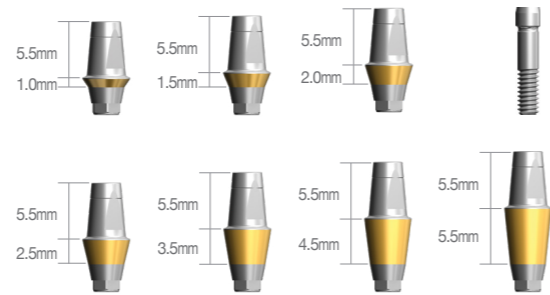

Couple Abutment | Regular / Wide [Hex]

DSCA4520HPCTS + DSSFR4510

Abutment Diameter	G/H	P/H	Code No.
Ø4.5	1.0mm	5.5mm	DSCA4510HPCTS
	1.5mm		DSCA4515HPCTS
	2.0mm		DSCA4520HPCTS
	2.5mm		DSCA4525HPCTS
	3.5mm		DSCA4535HPCTS
	4.5mm		DSCA4545HPCTS
	5.5mm		DSCA4555HPCTS

※ Set Code(S) : Abutment + Abutment Screw[DSAS]

Abutment Diameter	G/H	P/H	Code No.
Ø5.5	1.0mm	5.5mm	DSCA5510HPCTS
	1.5mm		DSCA5515HPCTS
	2.0mm		DSCA5520HPCTS
	2.5mm		DSCA5525HPCTS
	3.5mm		DSCA5535HPCTS
	4.5mm		DSCA5545HPCTS
	5.5mm		DSCA5555HPCTS

※ Set Code(S) : Abutment + Abutment Screw[DSAS]

Abutment Diameter	G/H	P/H	Code No.
Ø6.5	1.0mm	5.5mm	DSCA6510HPCTS
	1.5mm		DSCA6515HPCTS
	2.0mm		DSCA6520HPCTS
	2.5mm		DSCA6525HPCTS
	3.5mm		DSCA6535HPCTS
	4.5mm		DSCA6545HPCTS
	5.5mm		DSCA6555HPCTS

※ Set Code(S) : Abutment + Abutment Screw[DSAS]

DSCA5520H7PCTS + DSSFR4510

Abutment Diameter	G/H	P/H	Code No.
Ø4.5	1.0mm	7mm	DSCA4510H7PCTS
	1.5mm		DSCA4515H7PCTS
	2.0mm		DSCA4520H7PCTS
	2.5mm		DSCA4525H7PCTS
	3.5mm		DSCA4535H7PCTS
	4.5mm		DSCA4545H7PCTS
	5.5mm		DSCA4555H7PCTS